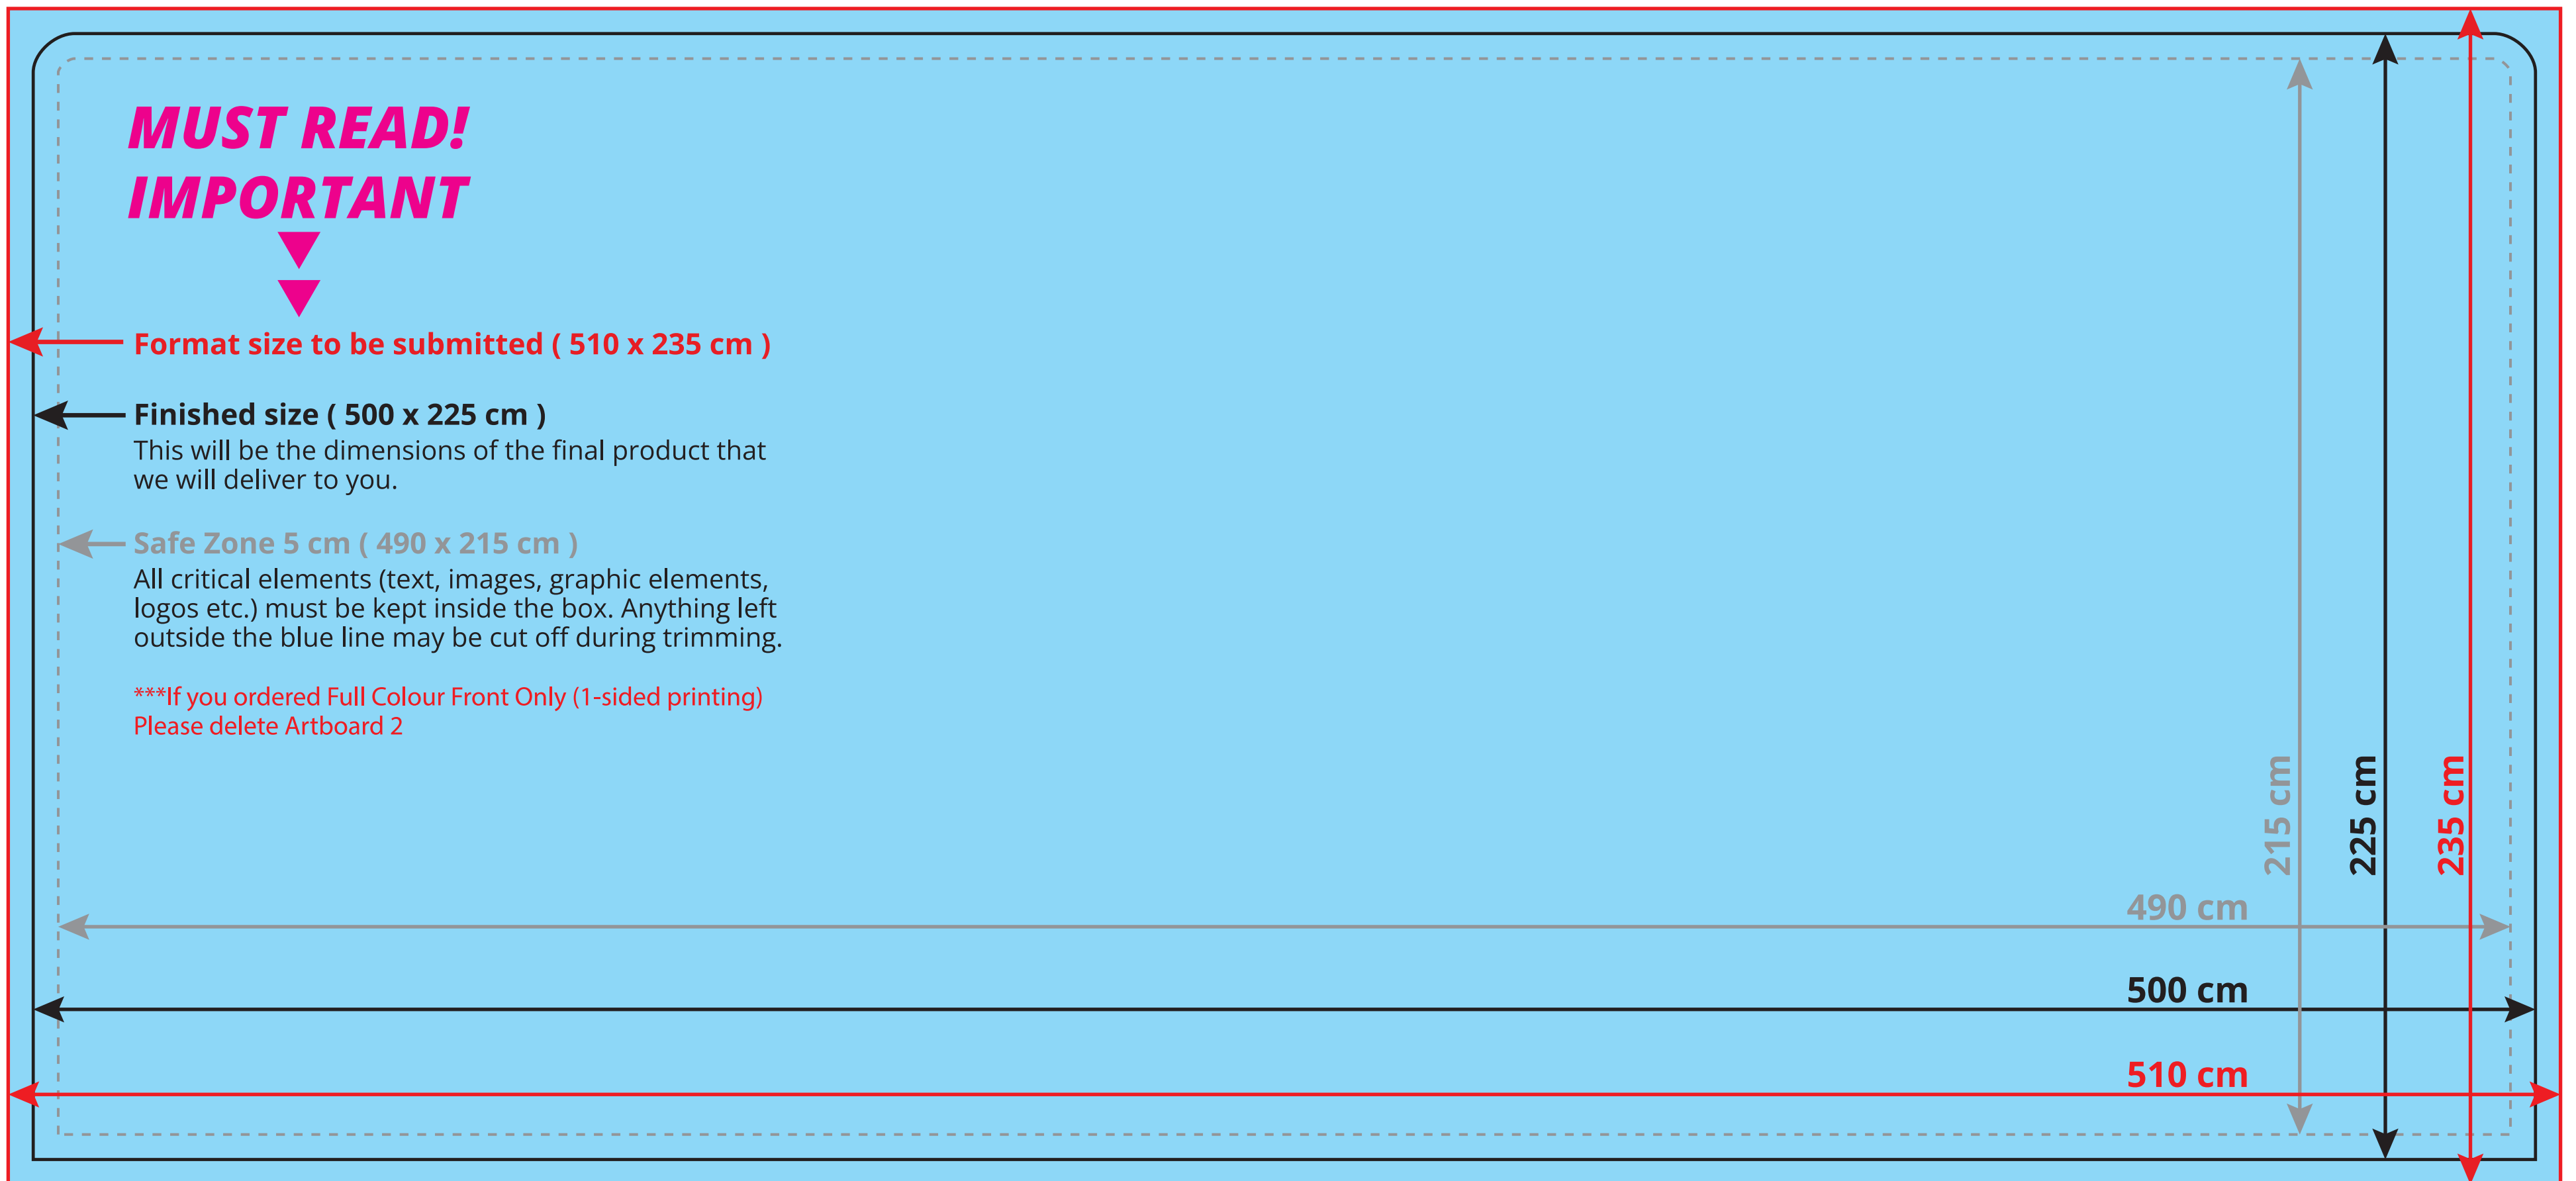

# Fabric Display Straight 500 x 225 cm

**MUST READ!  
IMPORTANT**

← **Format size to be submitted ( 510 x 235 cm )**

← **Finished size ( 500 x 225 cm )**

This will be the dimensions of the final product that we will deliver to you.

← **Safe Zone 5 cm ( 490 x 215 cm )**

All critical elements (text, images, graphic elements, logos etc.) must be kept inside the box. Anything left outside the blue line may be cut off during trimming.

\*\*\*If you ordered Full Colour Front Only (1-sided printing)  
Please delete Artboard 2

## Meaning of line

-  **Print Area**
-  **Trim Line**
-  **Full Bleed**
-  **Safe Zone**